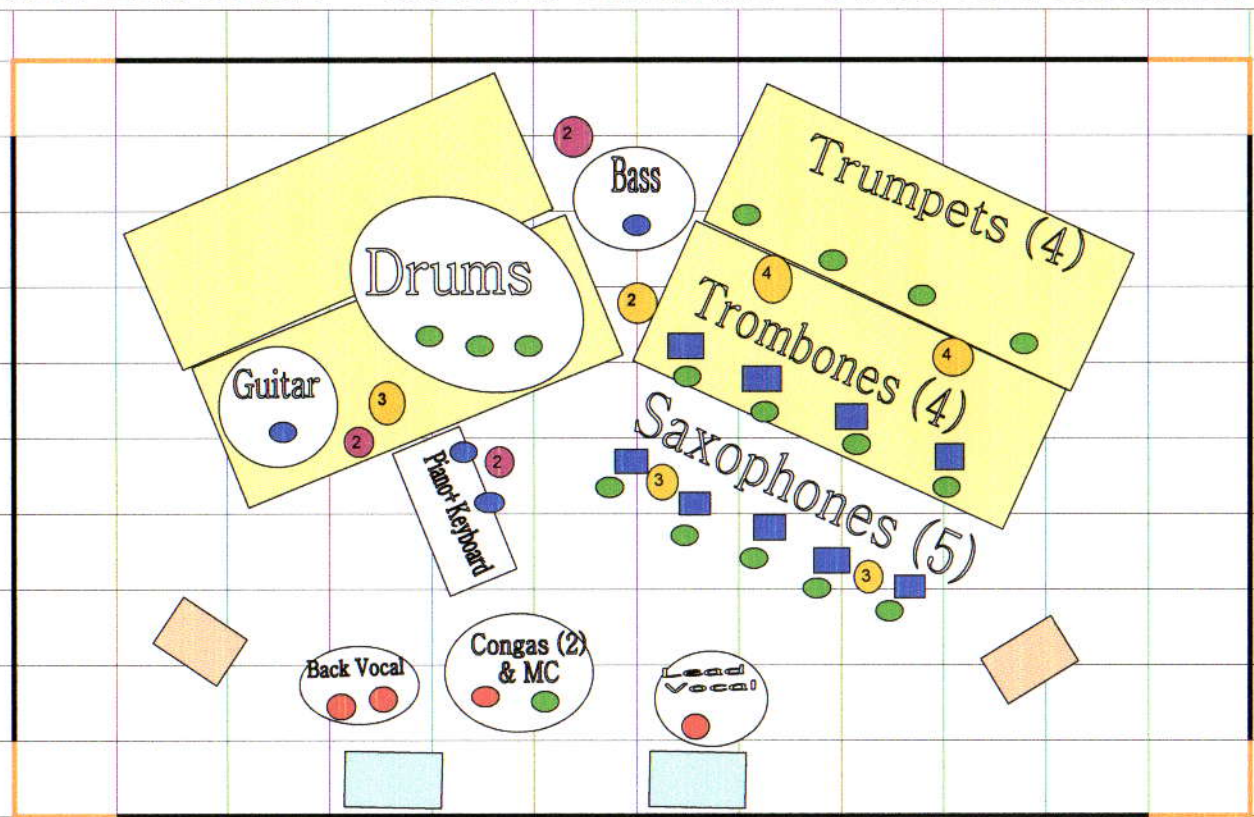

# PLANTATION SCÈNE - BIG BAND CARAVANE - STAGE CONFIGURATION

----- 20 pi -----

----- 24 pi -----

|  |  |  |  |  |            |
|--|--|--|--|--|------------|
|  | Risers 4 x 8 (4)                         |  | mic vocal SM 58 (3 cordless if possible) |  | Side Fills |
|  | for music stand lights (not requ if day) |  | mic instrument                           |  | Monitors   |
|  | for audio equip (amps, keys ...)         |  | DI                                       |  |            |
|  |  |  | chairs - straight back without arm rests |  |            |